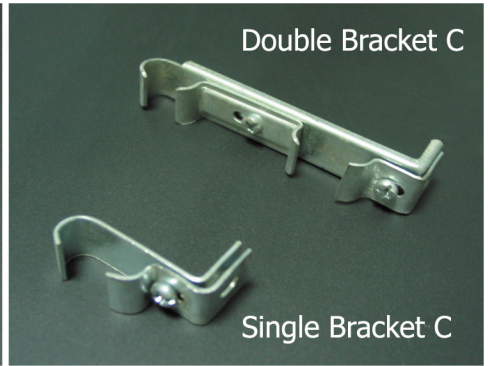

# Curtain Rail & Accessories "TOYO"

- ▶ Pembelian curtain rail complete set sudah berikut sekrup untuk pemasangan.
- ▶ Tersedia accessories untuk curtain rail C type dan curtain rail aluminium type.

Rail Curtain C Type  
3 m & 5 m

Double Bracket C

Single Bracket C

Runner C

Kawat Hook

C Type End Cap

Aluminium Rail  
Runner

Aluminium Rail  
End Cap

Aluminium Rail  
Double Bracket