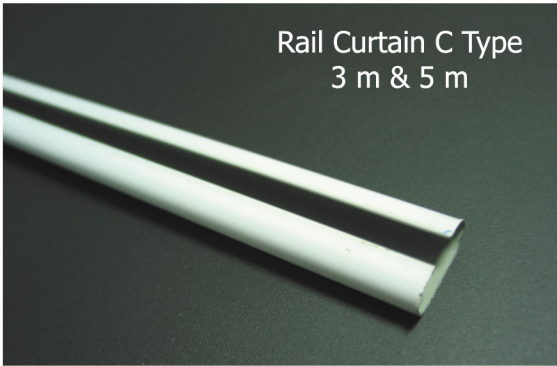

# Curtain Rail & Accessories "TOYO"

- ▶ Pembelian curtain rail complete set sudah berikut sekrup untuk pemasangan.
- ▶ Tersedia accessories untuk curtain rail C type dan curtain rail aluminium type.

Rail Curtain C Type  
3 m & 5 m

Double Bracket C

Single Bracket C

Runner C

Kawat Hook

C Type End Cap

Aluminium Rail  
Runner

Aluminium Rail  
End Cap

Aluminium Rail  
Double Bracket